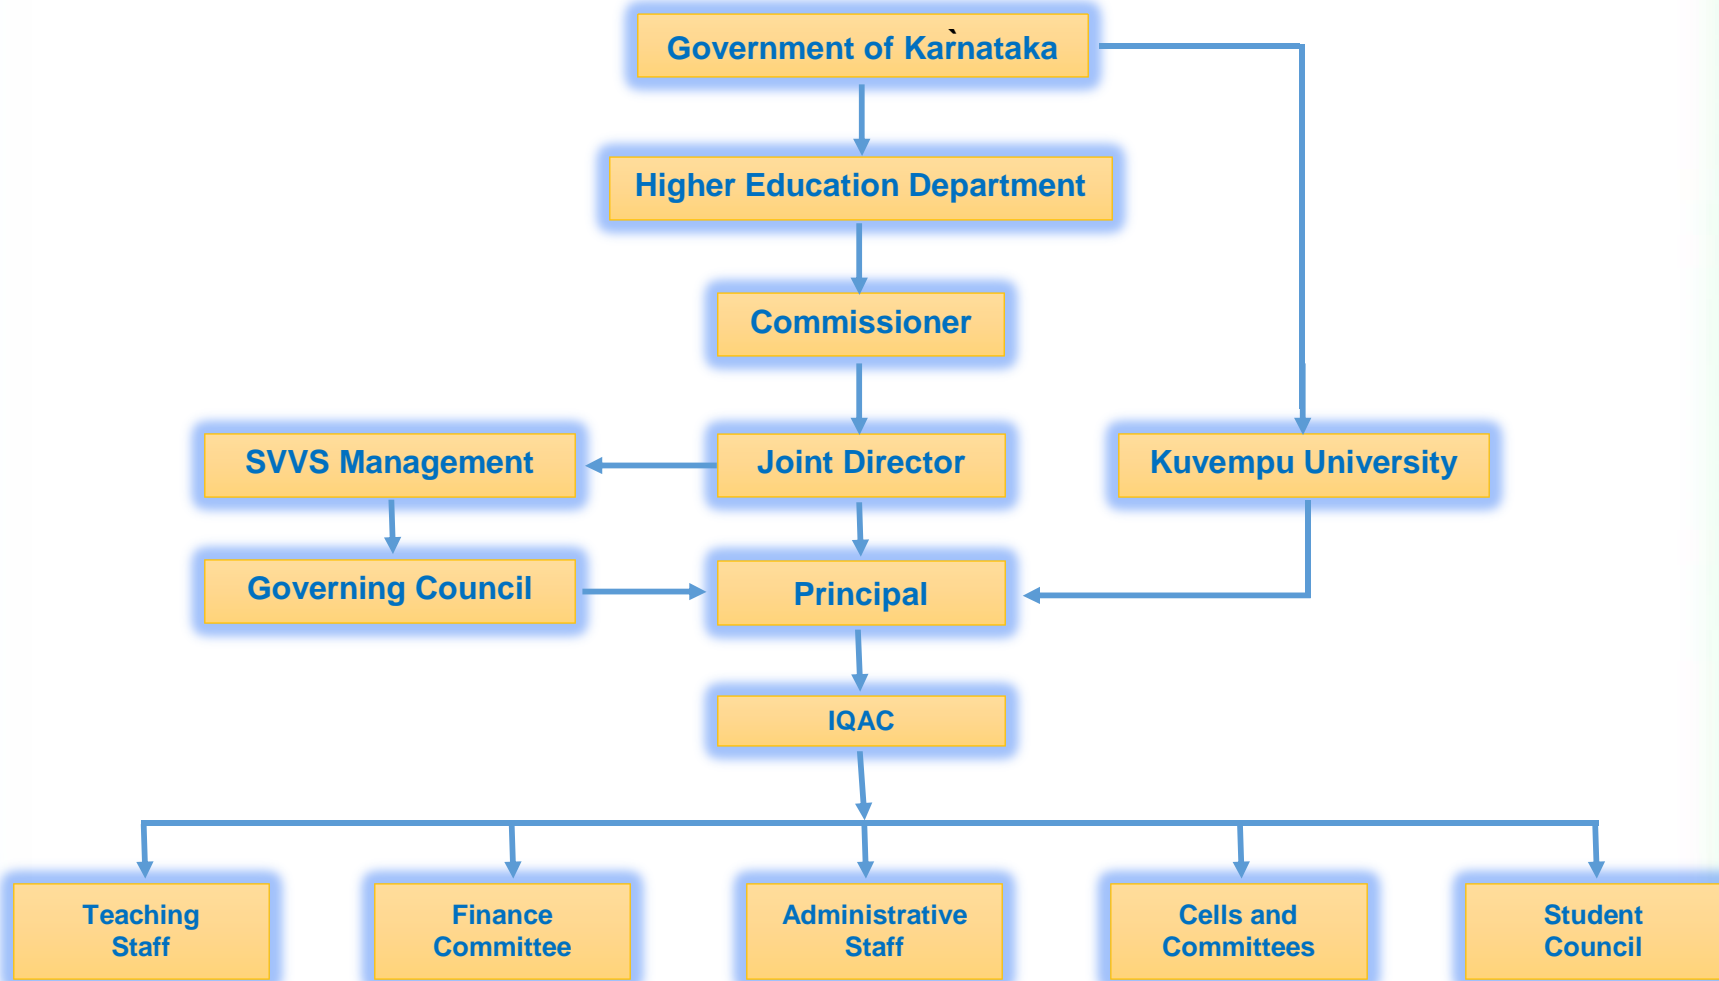

Swamy Vivekananda Vidya Samsthe (R) Kumadvathi College of Education, Shikaripura

Organogram

Swamy Vivekananda Vidya Samsthe (R) Kumadvathi College of Education, Shikaripura

Organogram